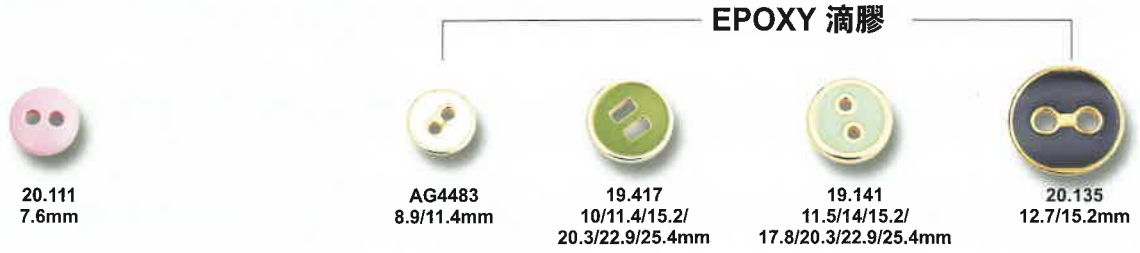

ZINC ALLOY TWO HOLES BUTTON 合金兩孔鈕